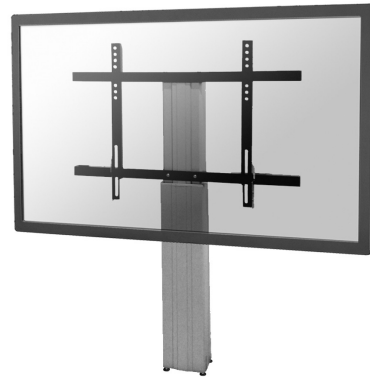

NEOMOUNTS MOTORISED WALL MOUNT

SPECIFICATIONS

GENERAL

Min. screen size*	42 inch
Max. screen size*	100 inch
Min. weight	0 kg (per screen)
Max. weight	130 kg (per screen)
Screens	1
VESA minimum	200x200 mm
VESA maximum	800x600 mm

FUNCTIONALITY

Type	Fixed
Height adjustment	105-155 cm
Width adjustment	90 cm
Adjustment type	Motorised
Lockable	Lockable - Padlock not included

INFORMATION

Color	Silver
Main material	Steel
Warranty	5 year
EAN code	8717371446154

Neomounts

Neomounts

Neomounts Motorised TV/LFD Wall Mount for 42"-100" screen, Height Adjustable - Silver

With the Neomounts PLASMA-W2250SILVER automatic height adjustable floor stand you place a large format flat screen on the floor and anchor it to the wall with the included wall mounts (7 cm distance). Get optimal positioning for both standing and seated audiences, in any application, in any part of your location. Perfect to use in a class room, boardroom, presentation room or public entrance.

The PLASMA-W2250SILVER is suited for screens between 42"-100" and has a load capacity of 130 kg. The mount is suitable for screens with a VESA hole pattern of 200x200 to 800x600 mm.

The mobile electric floor lift is automatically height adjustable over a height of 50 cm with a remote control. From the floor to the center the distance of the screen is variable from 105-155 cm. The position can be perfectly leveled with four adjustable feet under the central column.